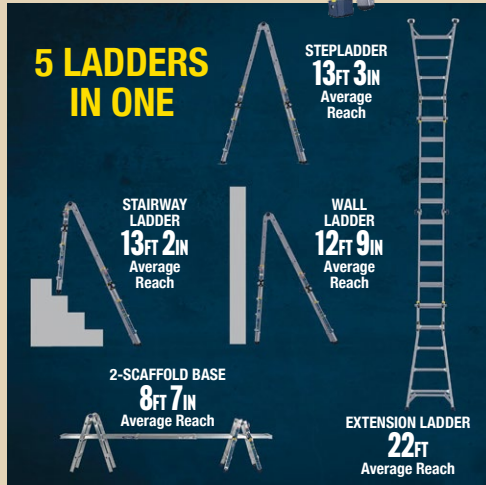

**5 LADDERS
IN ONE**

STEPLADDER
13FT 3IN
Average Reach

STAIRWAY
LADDER
13FT 2IN
Average Reach

WALL
LADDER
12FT 9IN
Average Reach

2-SCAFFOLD BASE
8FT 7IN
Average Reach

EXTENSION LADDER
22FT
Average Reach

SAVE \$2