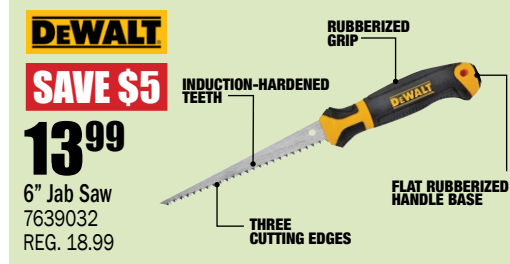

DEWALT

SAVE $5

13⁹⁹

6" Jab Saw
7639032
REG. 18.99

RUBBERIZED GRIP
INDUCTION-HARDENED TEETH
THREE CUTTING EDGES
FLAT RUBBERIZED HANDLE BASE